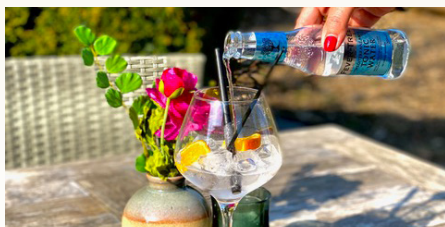

STRIJLICIOUS GINS & TONIC

HOFFELIJKE GIN

Nederlandse gin samengesteld door Henri & Femke

14,50

BOTICA PINK

Engelse gin geserveerd met aardbei en framboos

11,50

BOBBY'S GIN

Nederlandse gin geserveerd met kaneel en sinaasappel

11,50

GENEROUS GIN AZUR

Franse gin geserveerd met citroen en basilicum

12,50

MALFY CON ARANCIA

Italiaanse gin geserveerd met sinaasappel

13,50

HENDRICKS GIN

Schotse gin geserveerd met komkommer

13,50

TARQUIN'S RHUBARB & RASPBERRY

Engelse gin geserveerd met frambozen en munt

14,50

DAMRAK 0.0% GIN

Nederlandse alcoholvrije gin geserveerd met sinaasappel en gember

9,50

CEDER'S CRISP 0.0% GIN

Zuid-Afrikaanse alcoholvrije gin geserveerd met komkommer

9,50

FLUÈRE ORIGINAL 0.0%

Nederlandse alcoholvrije gin geserveerd met citroen

9,50